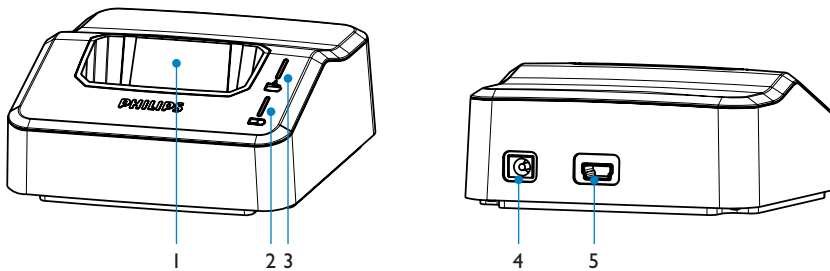

Technical specifications

Connectivity

- **Docking connector:** 8-pin male
- **PC connector:** Mini-USB female

Green Specifications

- Compliant to 2002/95/EC (RoHS)
- Lead-free soldered product

Convenience

- **Green LED:** indicates that the Digital Pocket Memo batteries are recharging
- **Yellow LED:** indicates that dictation files are being transferred

Operation conditions

- **Temperature:**
  5° - 45° Celsius / 41° - 113° Fahrenheit
- **Humidity:** 10 % - 90 %

Dimensions

- **Product dimensions (W x D x H):**
  78 x 78 x 35 mm / 3.07 x 3.07 x 1.38 inches
- **Net weight:** 135 g / 4.8 oz

Power

- **Power supply:** 6V DC / 850 mA
- **Power consumption:** 800 mA max.

Compatibility

- Digital Pocket Memo 9600 series

Package contents

- Docking Station 9120
- Power Supply
- USB cable
- User manual

Accessories

- Philips power supply
- USB cable

Product highlights

Simplify your dictation workflow

Just dock your Digital Pocket Memo to the USB Docking Station and enjoy the easiest way to transfer your dictation files to the PC in seconds. At the same time, the USB Docking Station can be used to recharge the batteries of your Digital Pocket Memo to keep it always ready for use. Enjoy the freedom of hands-free dictating by placing your Digital Pocket Memo in the Docking Station. The file will be recorded directly onto your PC.

1. 1 Docking slot for the Digital Pocket Memo
2. 2 Green LED indicates that the Digital Pocket Memo batteries are recharging
3. 3 Yellow LED indicates that dictation files are being transferred from the Digital Pocket Memo to the PC
4. 4 Power supply socket

Issue date 2007-02-19
Version 1.0

© 2007 Royal Philips. All rights reserved.

Specifications are subject to change without notice.
Trademarks are the property of Royal Philips or their respective owners.

www.philips.com/dictation